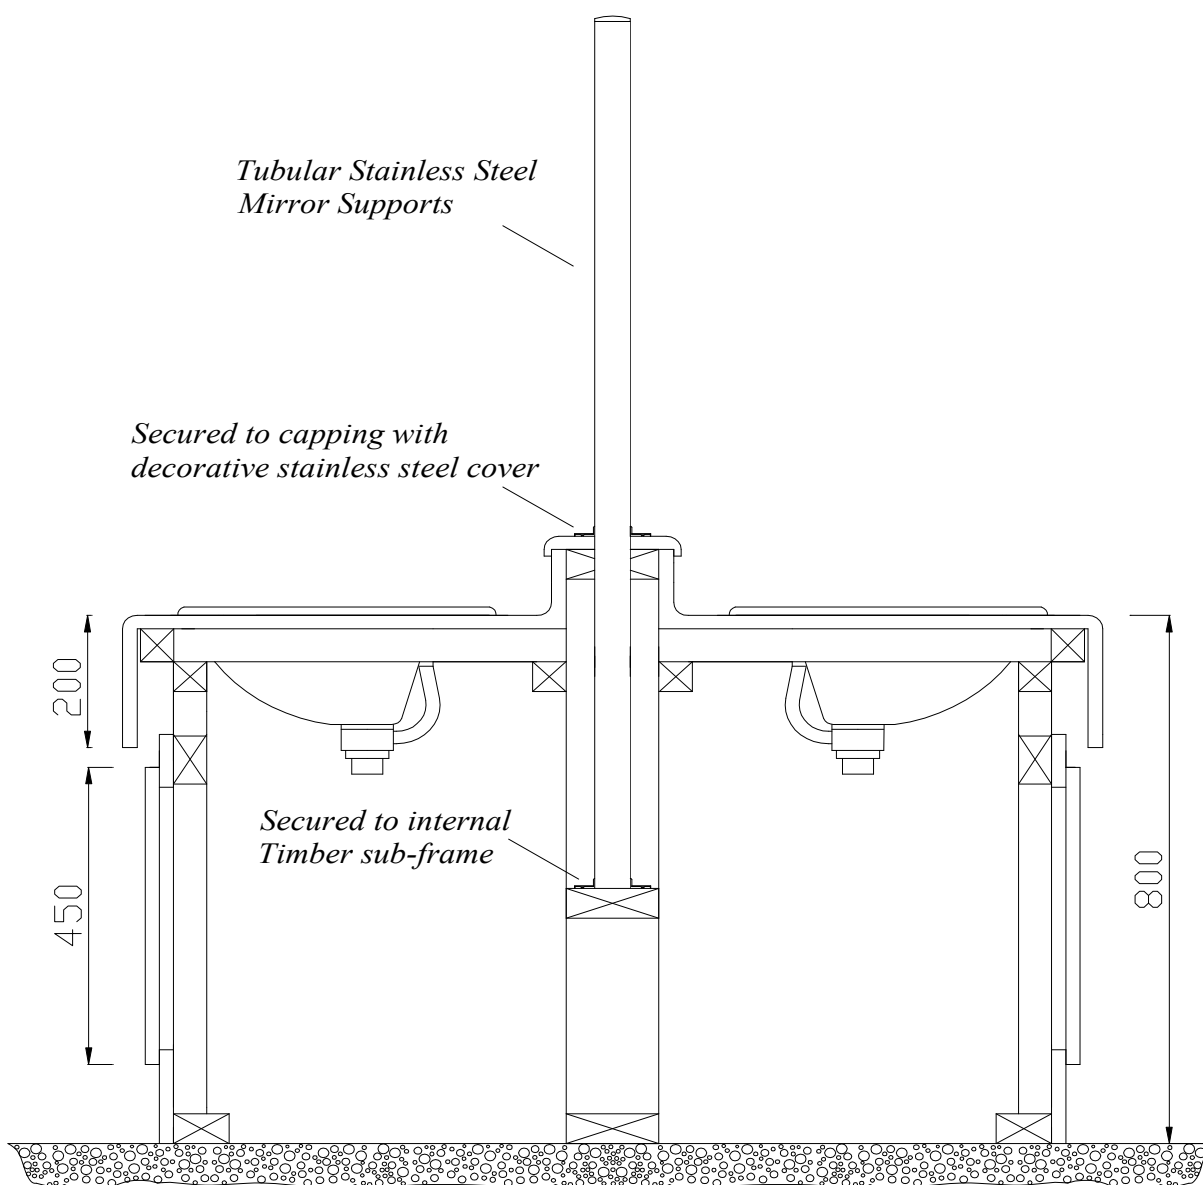

Typical Cross Section - Back to Back Island Vanity Unit

Complete with Stainless Steel Mirror Supports

North East Toilet Cubicles Limited

FREEPHONE 0800 756 63 67

Tel: 01429 277500 - Fax: 01429 868590

Email: info@netoiletcubicles.co.uk

Front Elevation - Complete with Stainless Steel Mirror Supports